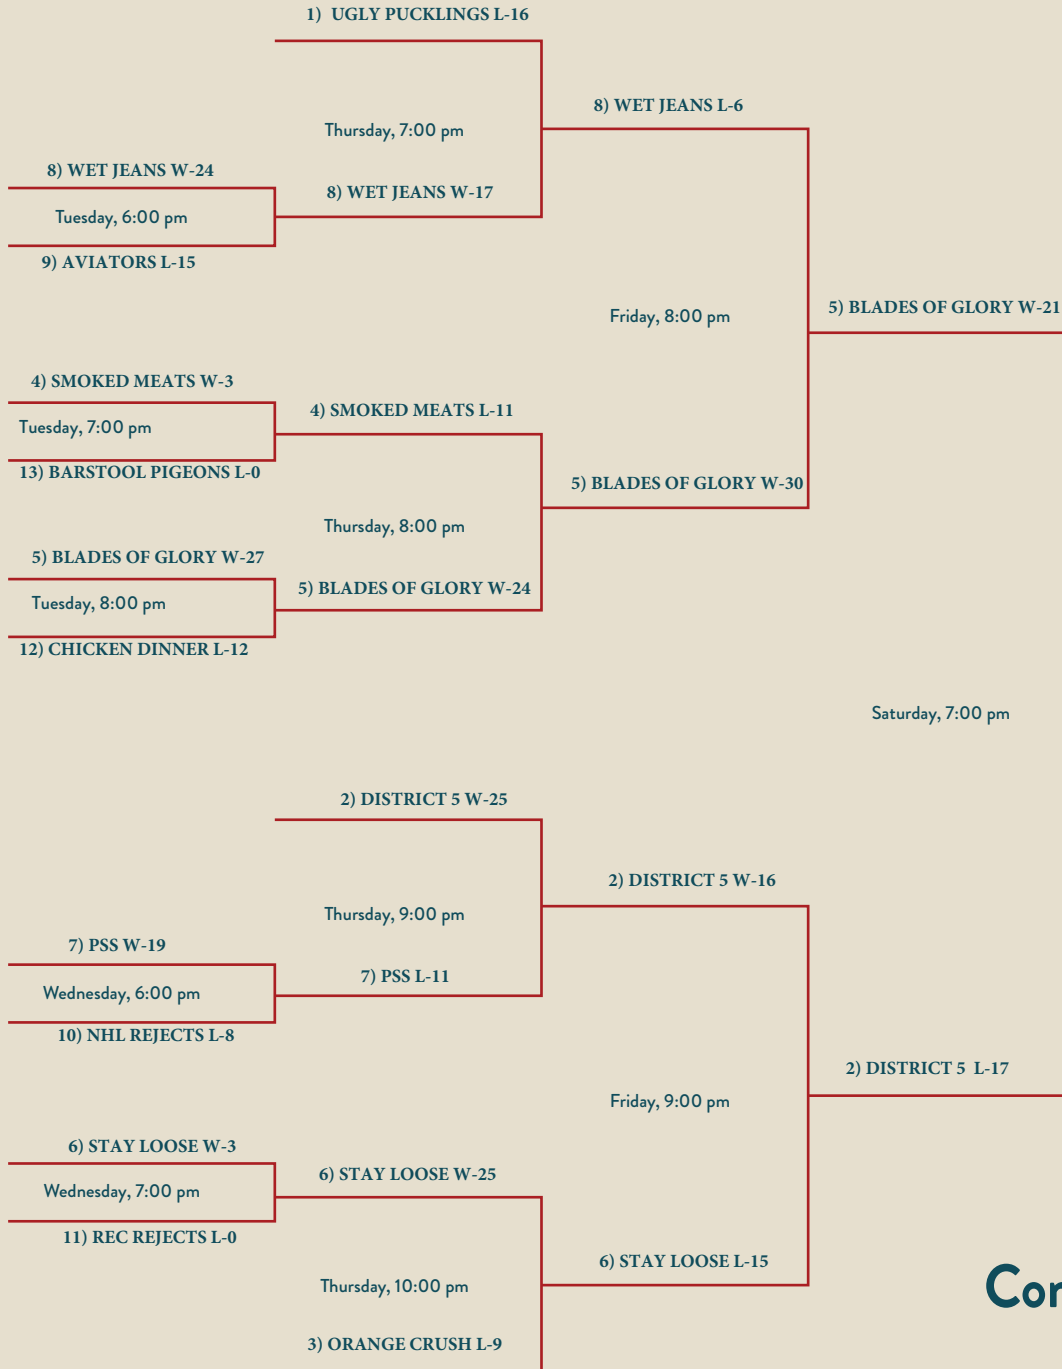

14-Team Tournament

*Higher seed is home team

QUEEN CITY PIGEONS

Champion

Recreation Division

13-Team Tournament

*Higher seed is home team

BLADES OF GLORY

Champion

Competitive Division