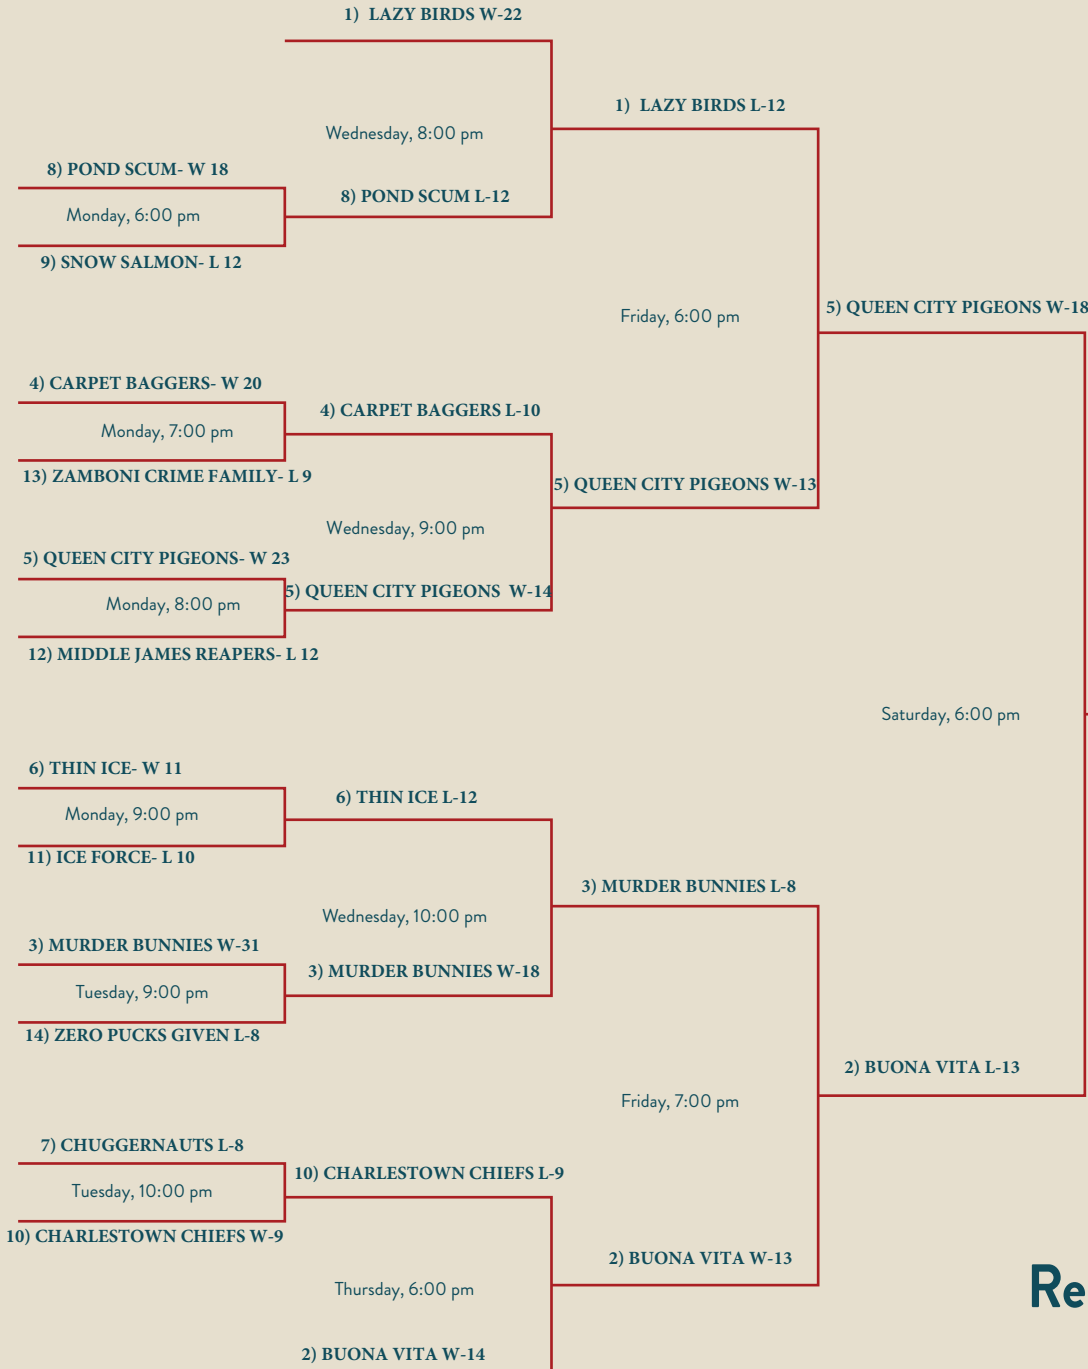

14-Team Tournament

*Higher seed is home team

QUEEN CITY PIGEONS

Champion

Recreation Division

13-Team Tournament

*Higher seed is home team

BLADES OF GLORY

Champion

Competitive Division